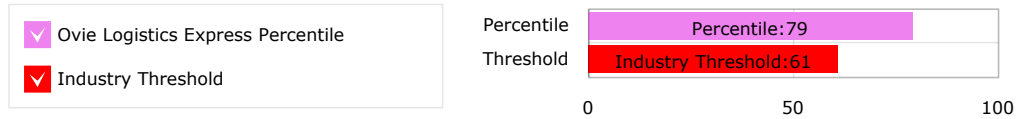

Ovie Logistics Express Fatigued Truck Driving Data

Fatigued Truck Driving BASIC Roadside Performance

Fatigued Truck Driving (Hours-of-Service) BASIC Roadside Performance Over Threshold Indicator (Y = Over Intervention Threshold)

Fatigued Truck Driving (Hours-of-Service) BASIC Serious Violation Indicator (Y = Serious Violation within previous 12 months)

Fatigued Truck Driving (Hours-of-Service) BASIC Indicator (Y - Roadside Performance Percentile over threshold and/or Serious Violation within previous 12 months)

[Ads by Google](#)   [▶ Trucking Hauling](#)   [▶ Flatbed Trucking](#)   [▶ LTL Express](#)   [▶ Transport](#)