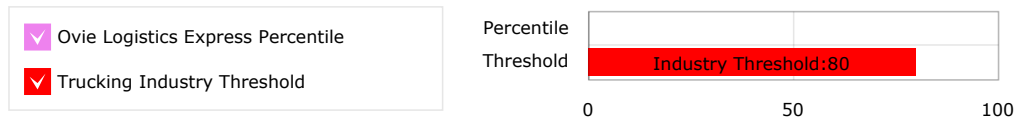

Ovie Logistics Express Truck Driver Fitness Data

Truck Driver Fitness BASIC Roadside Performance

Truck Driver Fitness BASIC Roadside Performance Over Threshold Indicator (Y = Over Intervention Threshold)

Truck Driver Fitness BASIC Serious Violation Indicator (Y = Serious Violation from investigation within previous 12 months)

Truck Driver Fitness BASIC Indicator (Y - Roadside Performance Percentile over threshold and/or Serious Violation within previous 12 months)